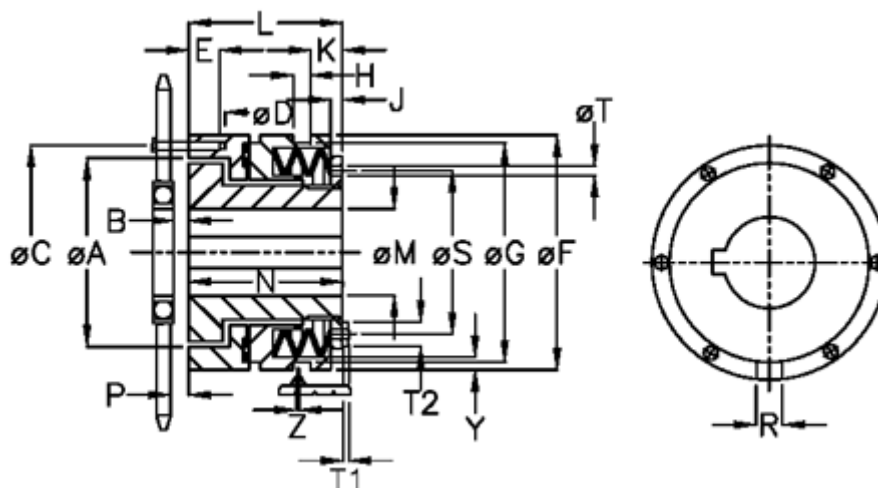

Article number: 46924513

Description: Torque limiter Safelifting A 45 L

Measures

A	= 91.0	G	= 112.0	P	= 4.0
B	= 5.0	H	= 10	R	= 10
C	= 105	J	= 9.0	S	= 82
D	= 6xM8	K	= 20.0	T	= 6
Disc spring mounting	= 5x1L	L	= 78.0	T1	= 4.0
Disc spring version	= L - heavy	M max	= 45	T2	= 10
E	= 12.0	M min	= 18	Y	= 2
F	= 120	N	= 72.0	Z	= 0.0